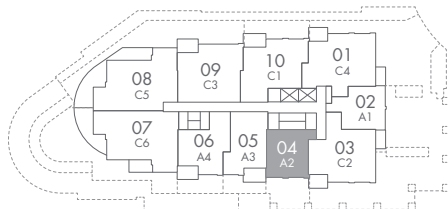

PLAN A2

EAST TOWER
1 BED

LIVING

563 SF

LEVELS 3-9
PATIO ON LEVEL 3

LEVELS 10-12

Dimensions, sizes, specifications, layouts, and materials are approximate only and subject to change without notice. Window sizes, ceiling heights, layouts, configurations, spandrel panels may vary from home to home. For further clarity, please consult a sales person. Developed by Bosa Properties (White Rock) Inc. E&OE.