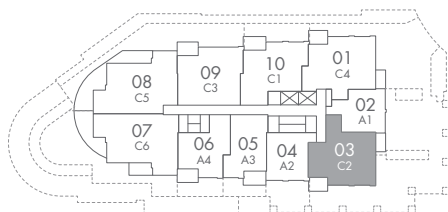

PLAN C2

EAST TOWER
2 BED

LIVING	940 SF
BALCONY	72 SF
TOTAL	1012 SF

LEVELS 3-9
LARGER PATIOS ON LEVEL 3