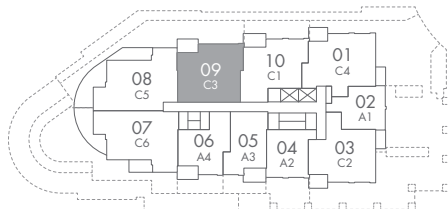

*Master bedroom is smaller on Level 8

LEVELS 3-9
LARGER PATIOS ON LEVEL 3