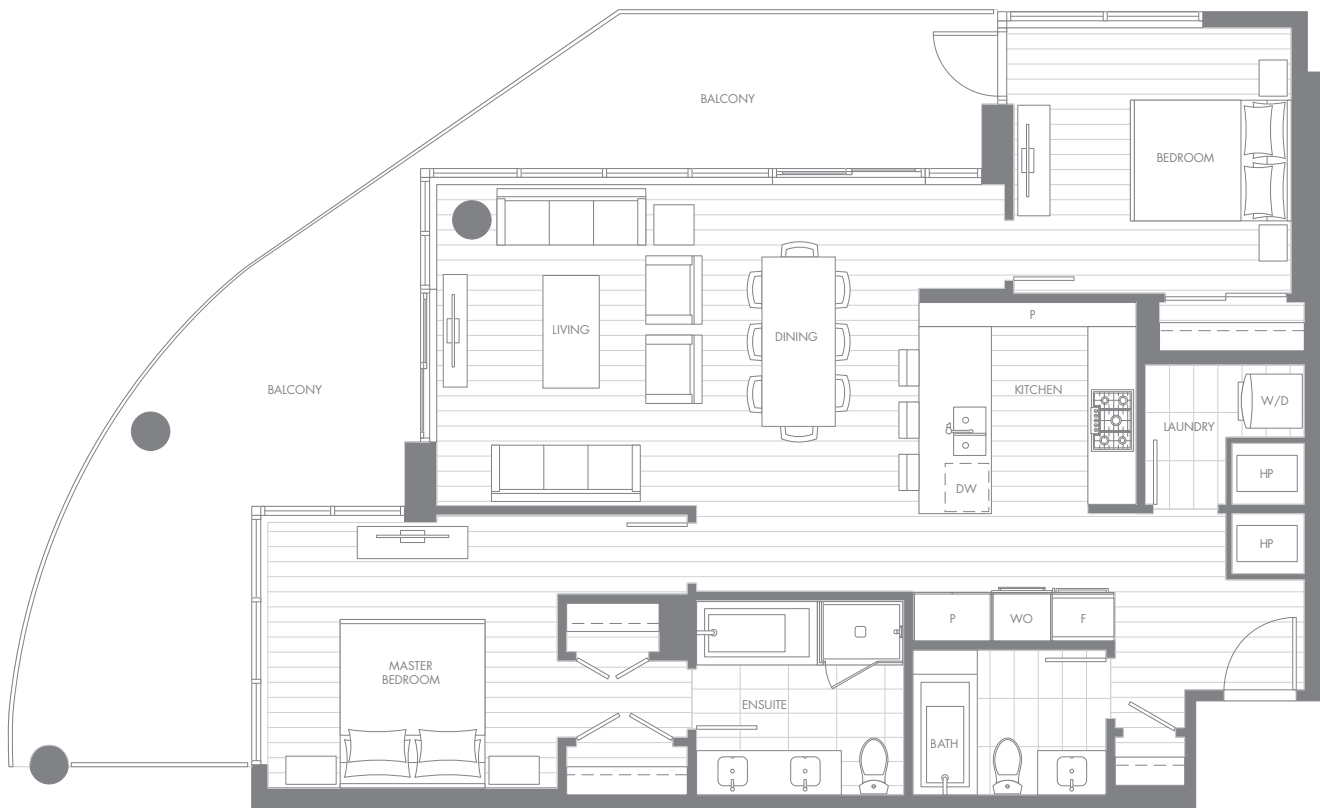

PLAN C5

EAST TOWER
2 BED

LIVING	1116 SF
BALCONY	369 SF
TOTAL	1485 SF

LEVELS 3-9
LARGER PATIOS ON LEVEL 3