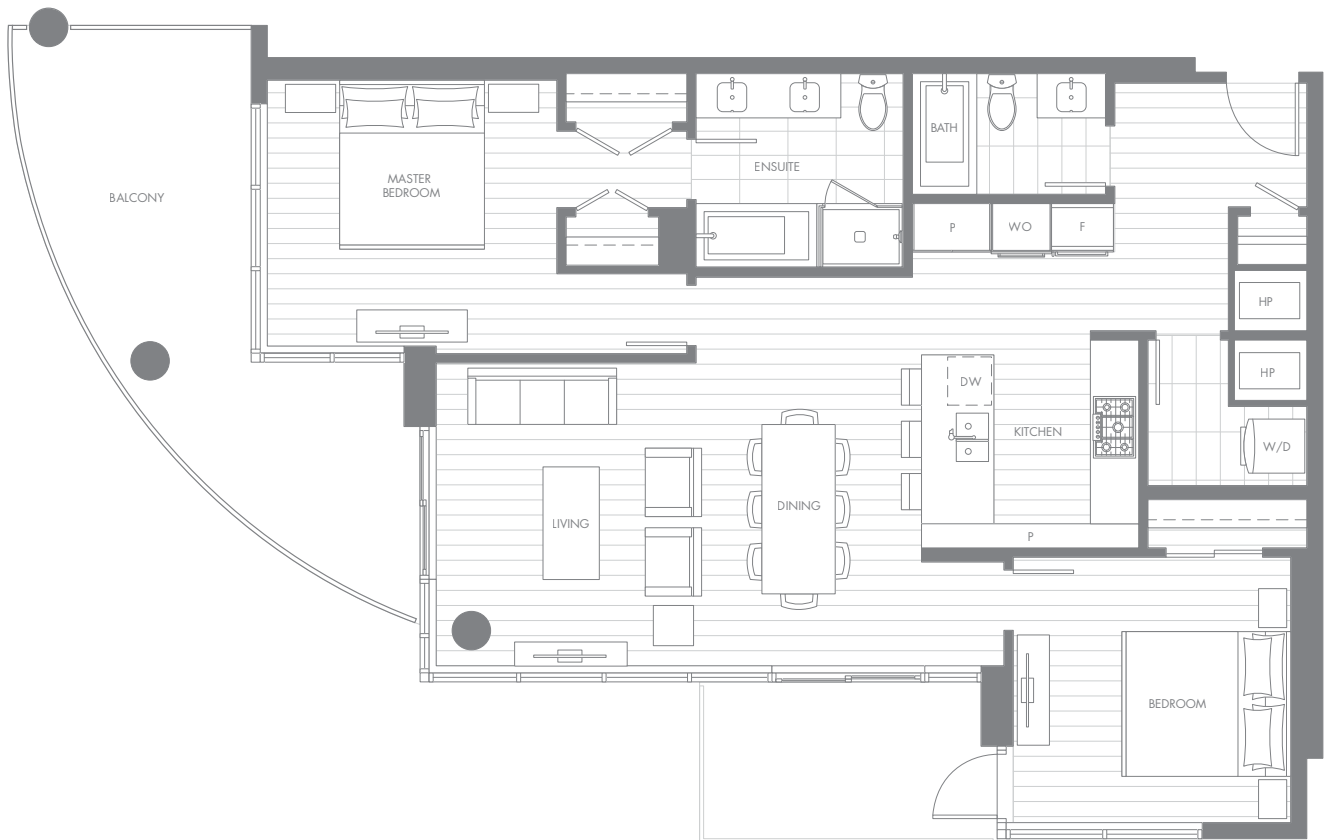

PLAN C6

EAST TOWER
2 BED

LIVING	1115 SF
BALCONY	292 SF
TOTAL	1407 SF

LEVELS 3-9
LARGER PATIOS ON LEVEL 3