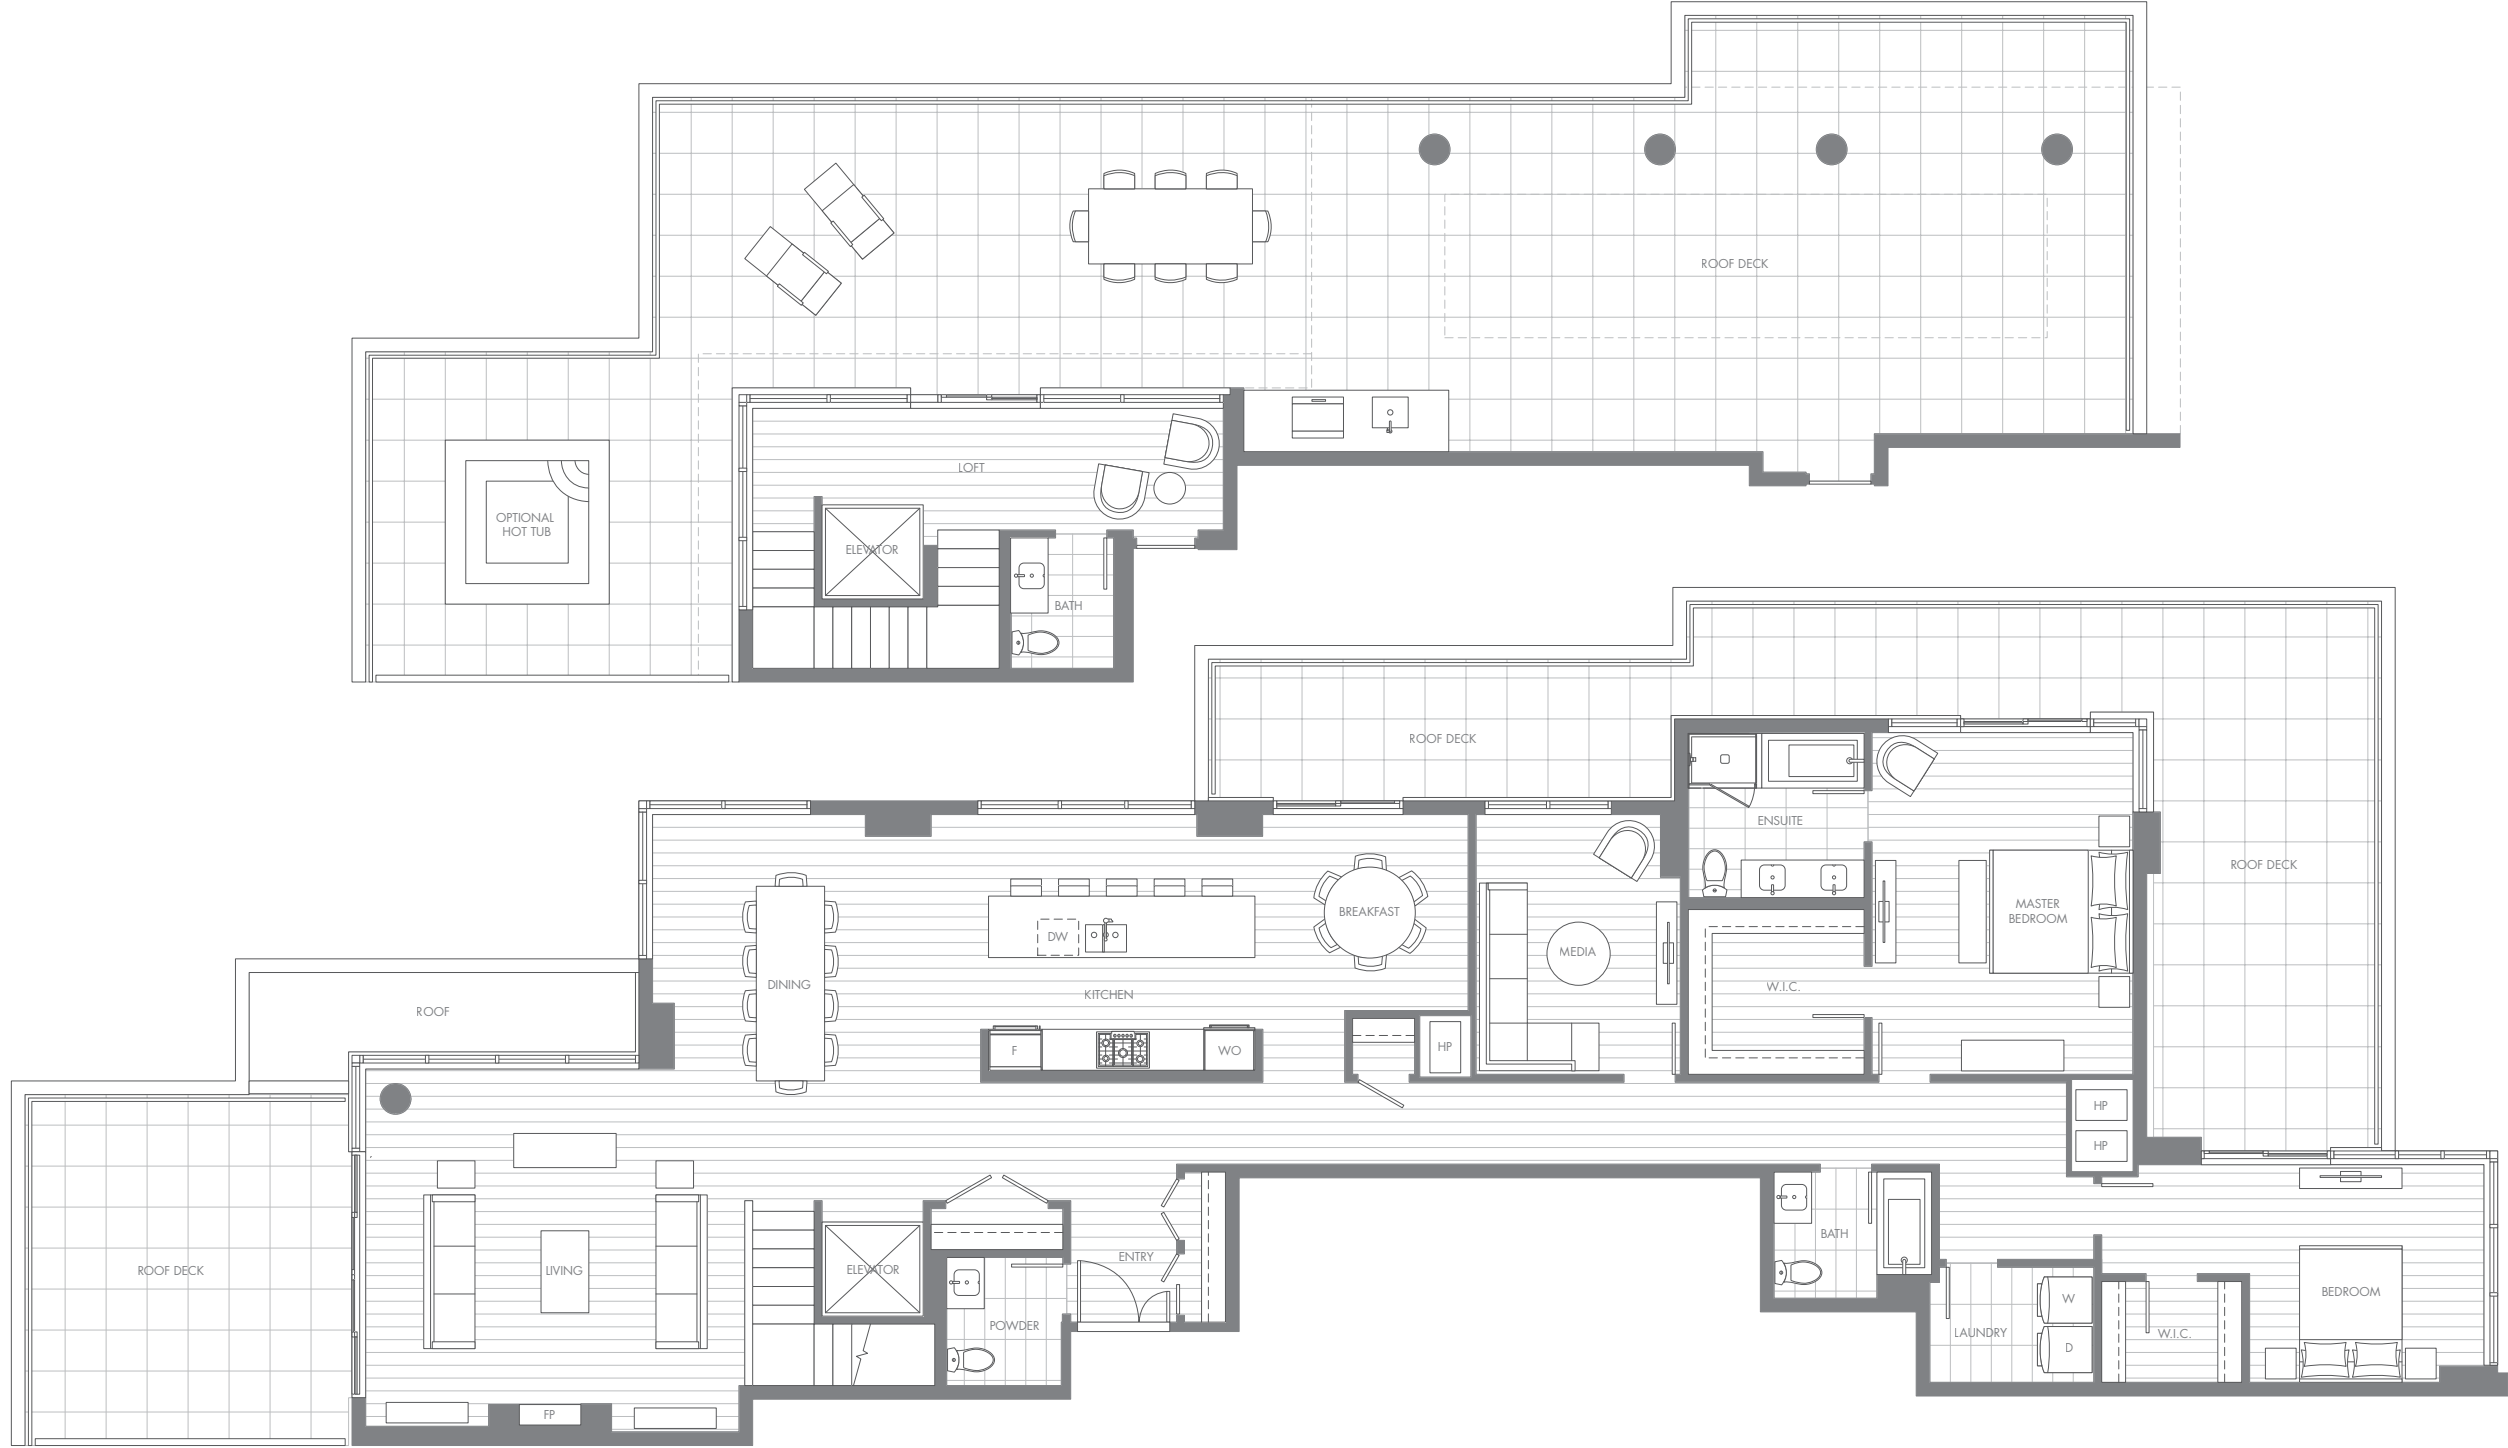

PENTHOUSE 2

EAST TOWER
2 BED + DEN

ESTATE COLLECTION

LIVING	2655 SF
BALCONY	2350 SF
TOTAL	5005 SF

LEVEL 16

LEVEL 15