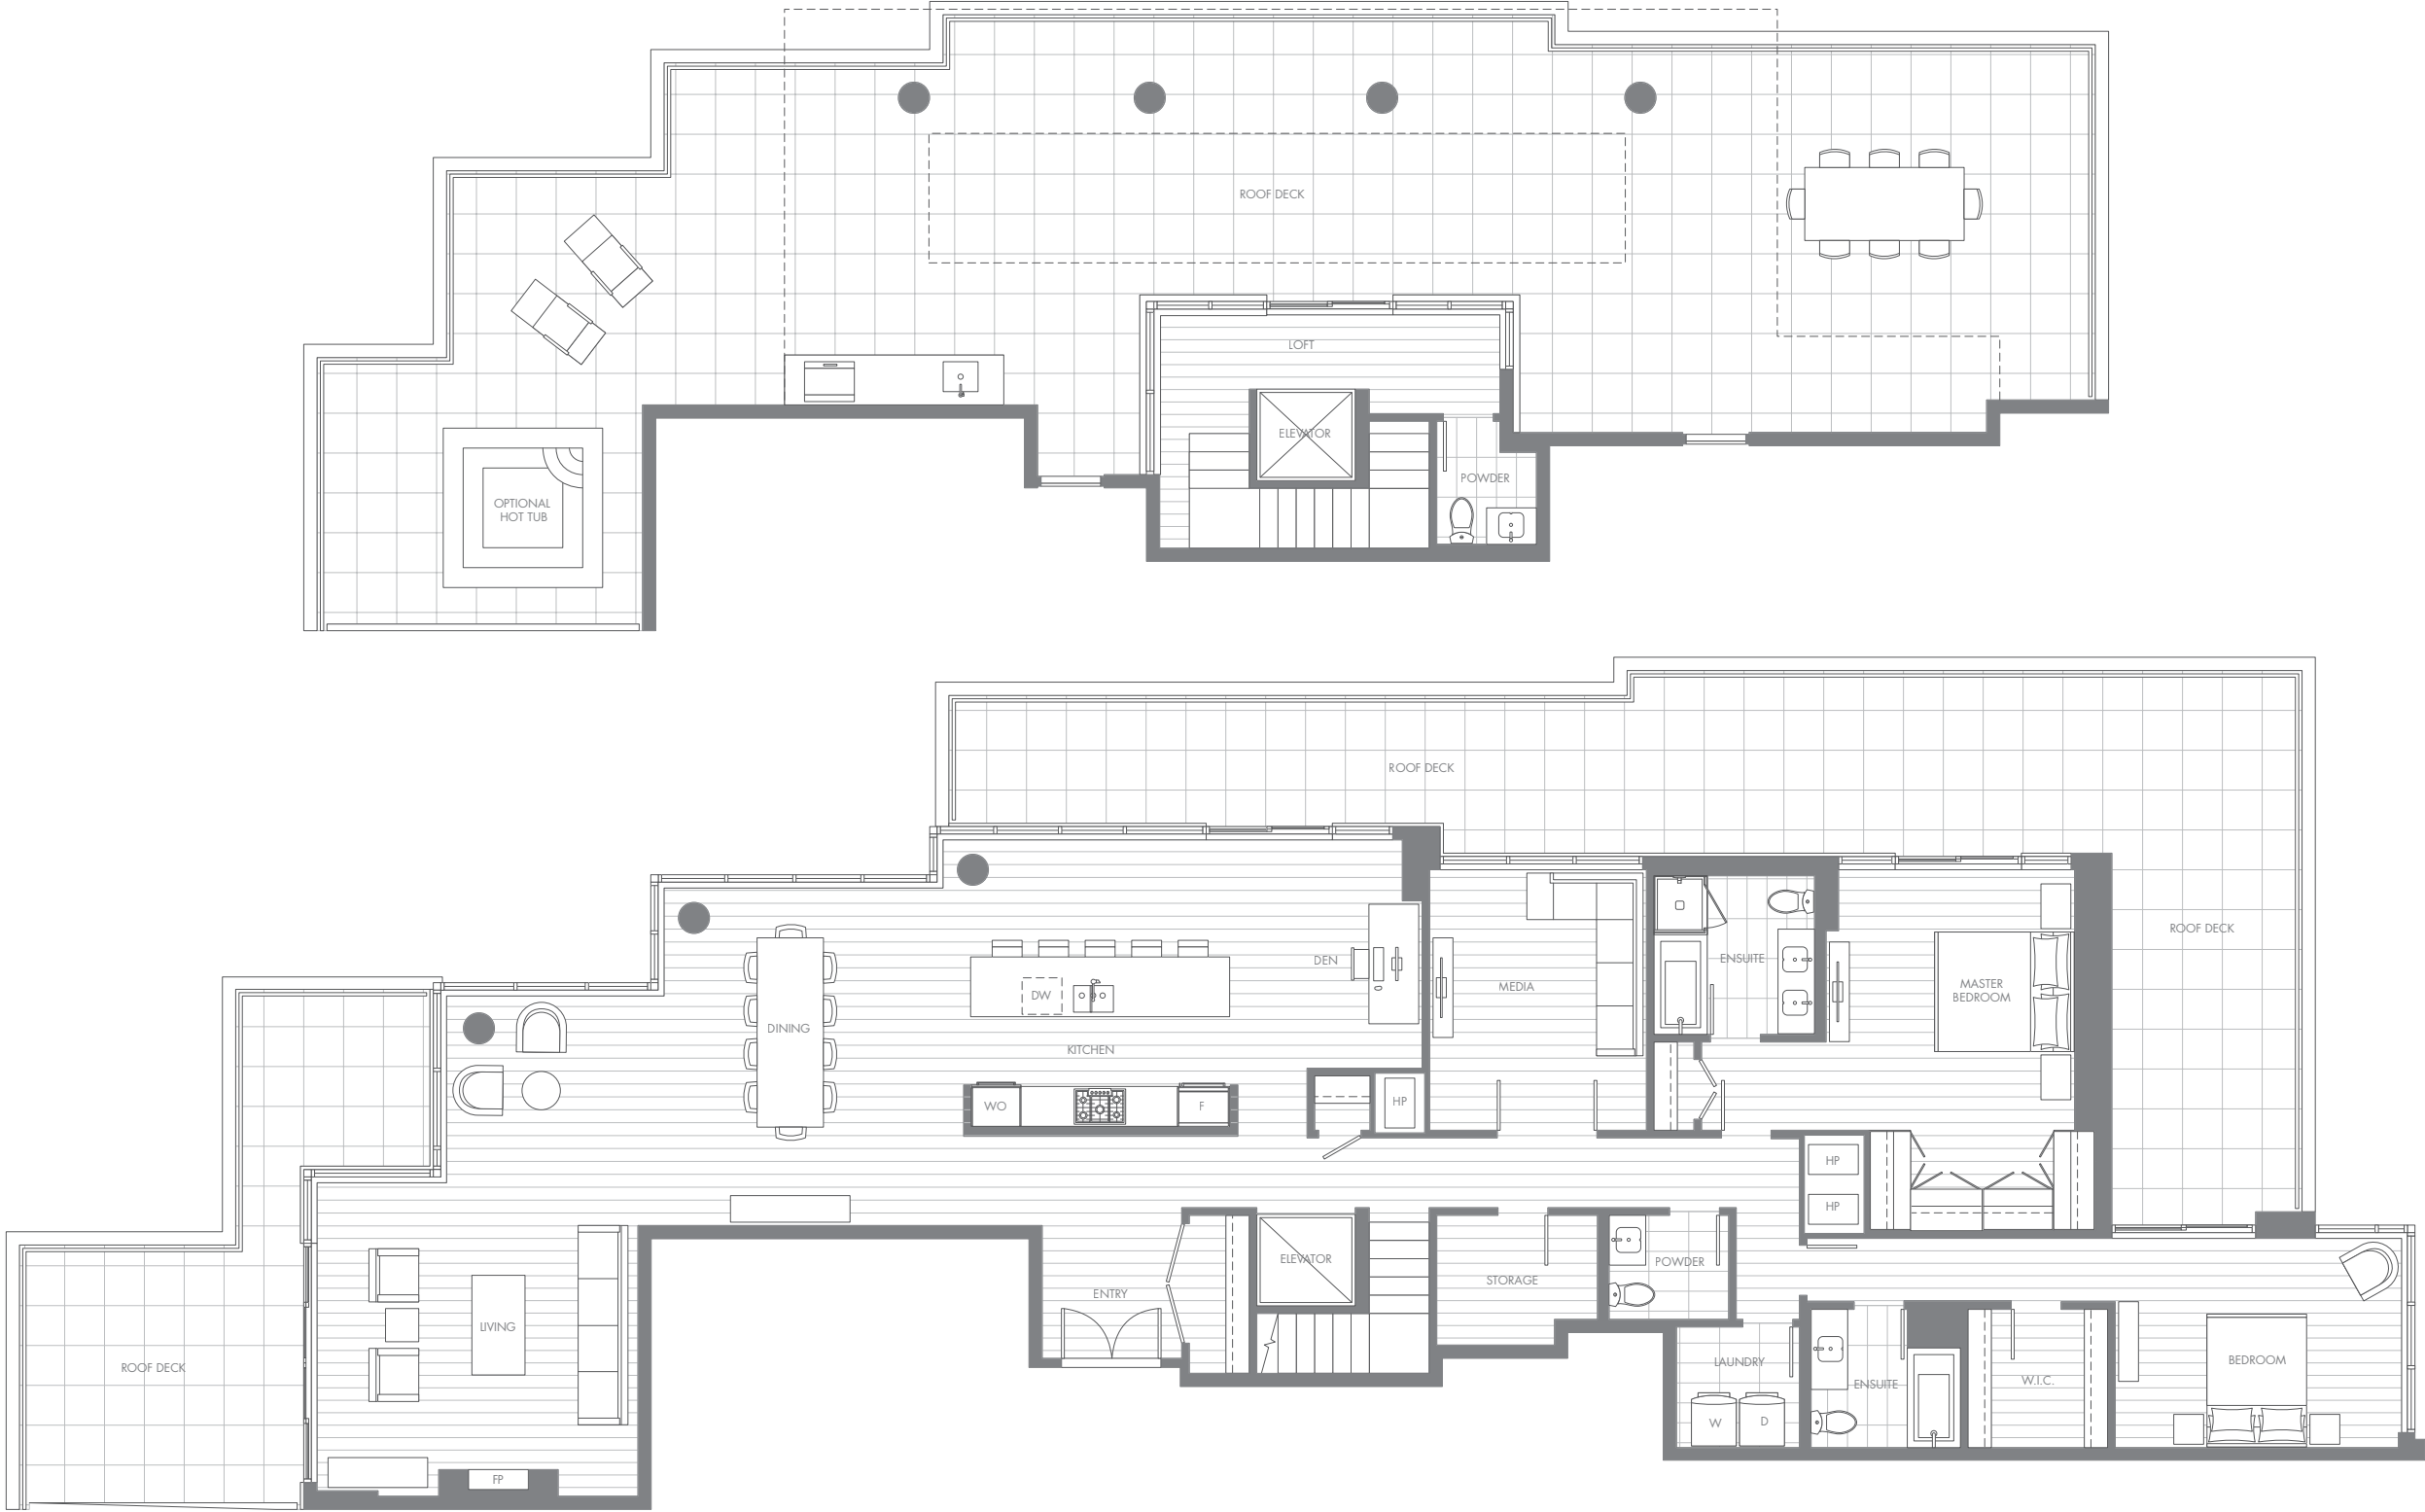

PENTHOUSE 1

WEST TOWER
2 BED + DEN

ESTATE COLLECTION

LIVING	2681 SF
BALCONY	2597 SF
TOTAL	5278 SF

LEVEL 17

LEVEL 16