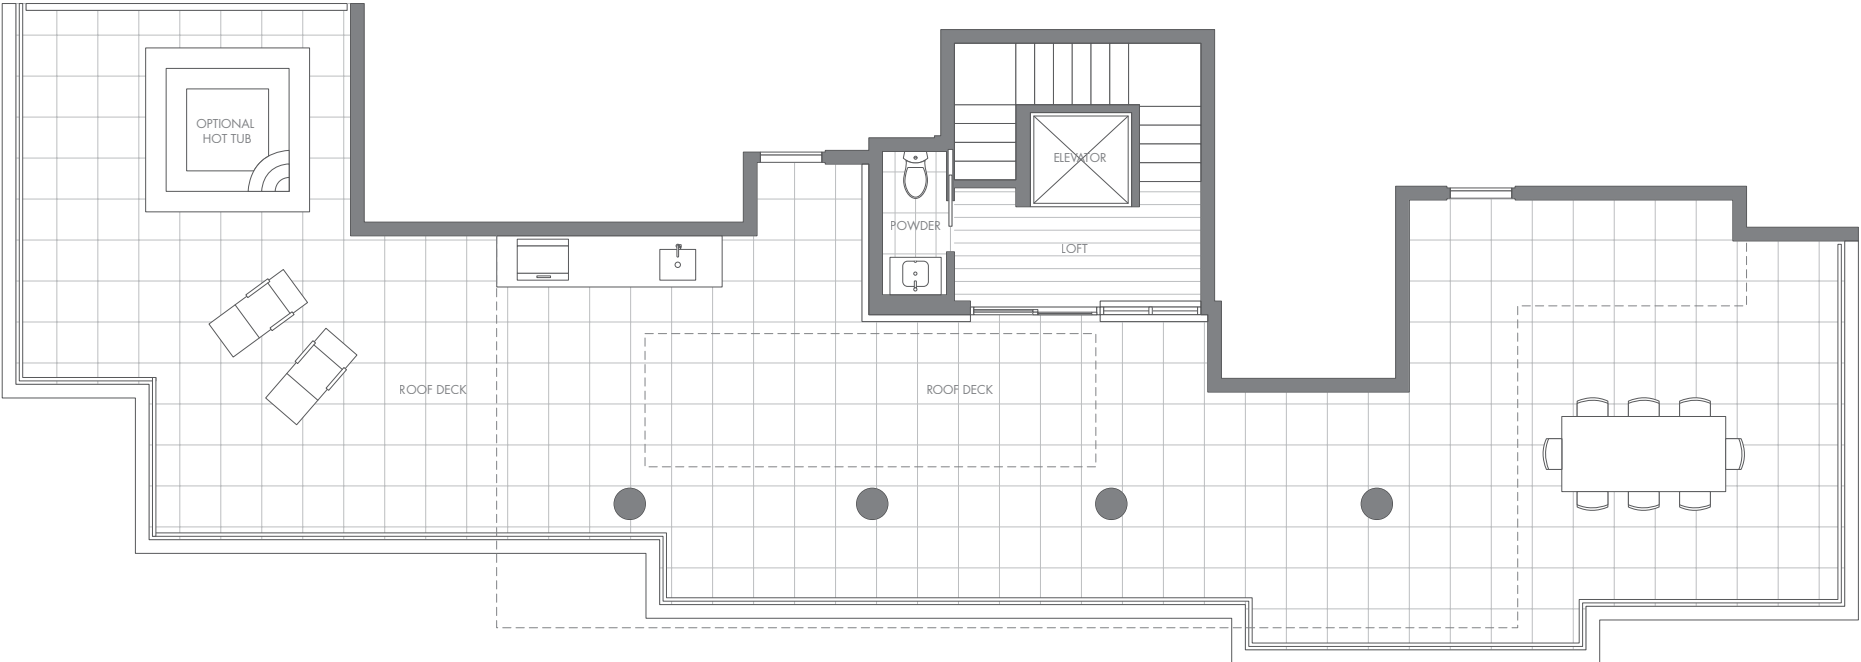

PENTHOUSE 2

WEST TOWER
2 BED + DEN

ESTATE COLLECTION

LIVING	2548 SF
BALCONY	2446 SF
TOTAL	4994 SF

LEVEL 16