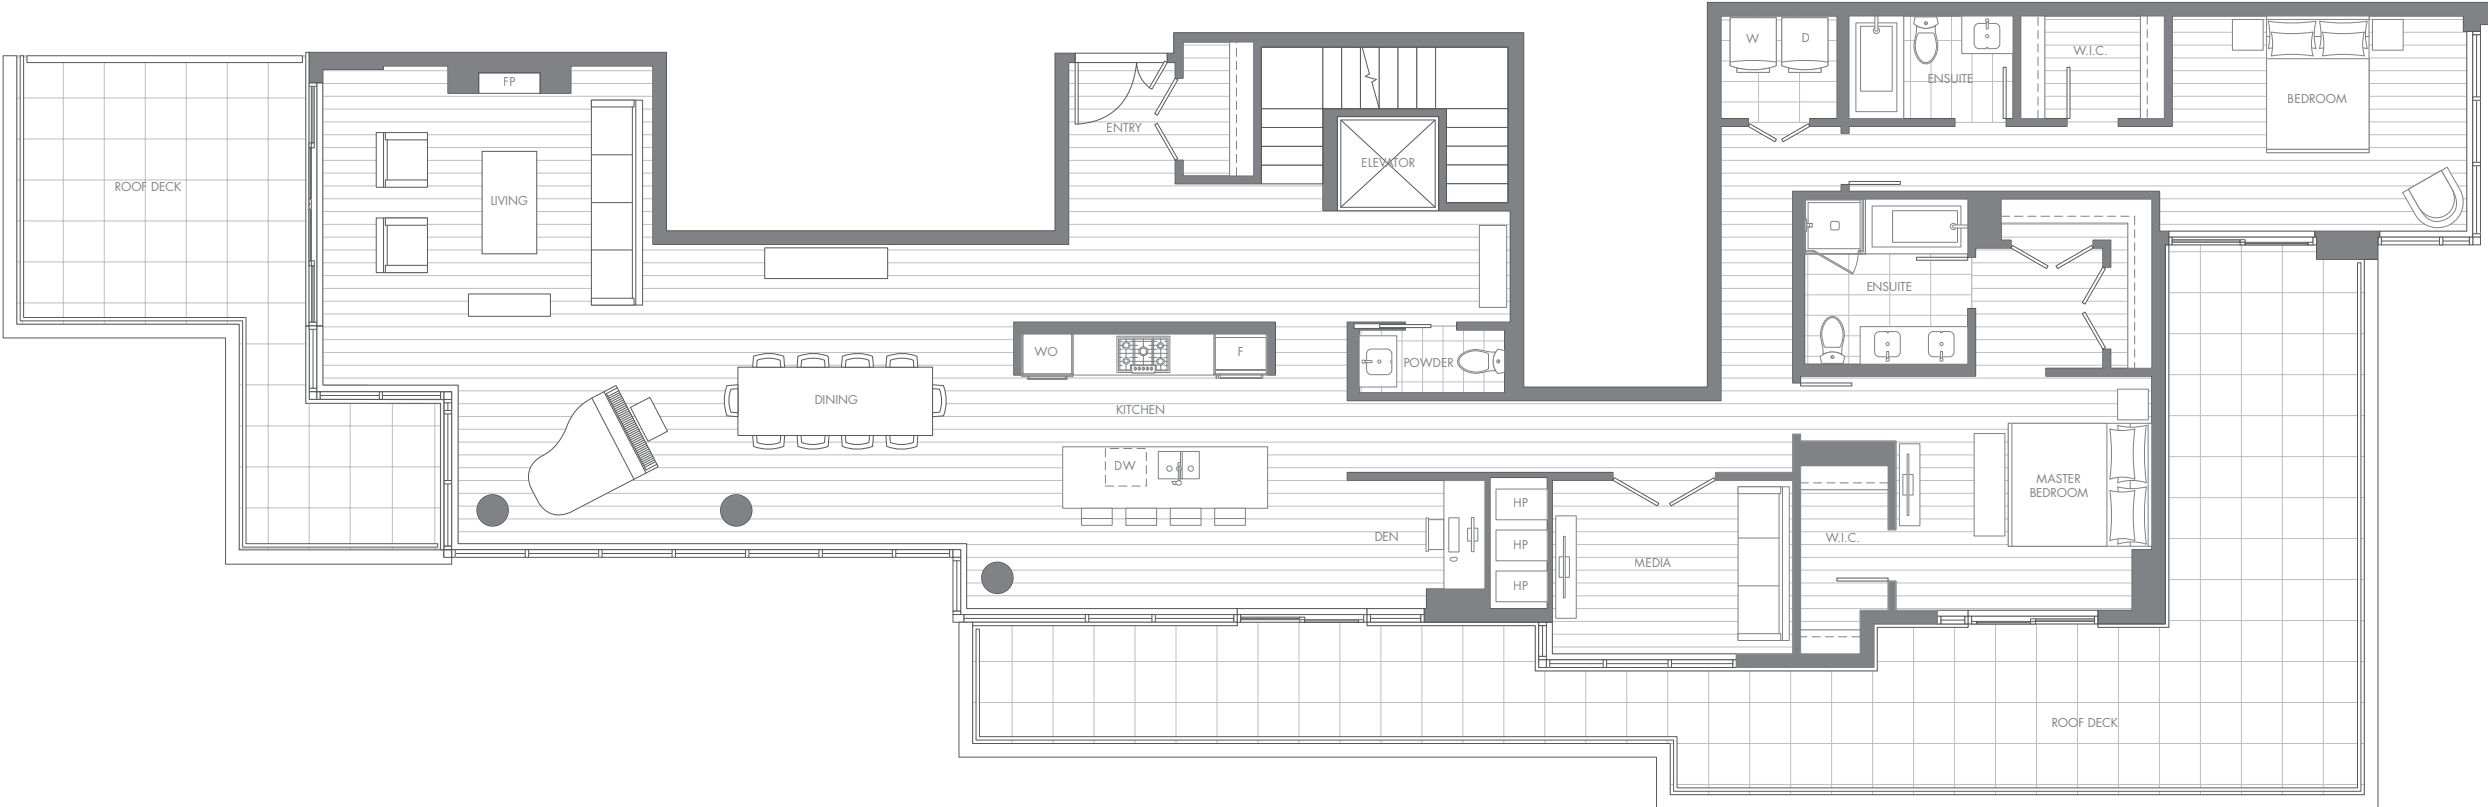

PENTHOUSE 2

WEST TOWER
2 BED + DEN

ESTATE COLLECTION

LIVING	2548 SF
BALCONY	2446 SF
TOTAL	4994 SF

LEVEL 16