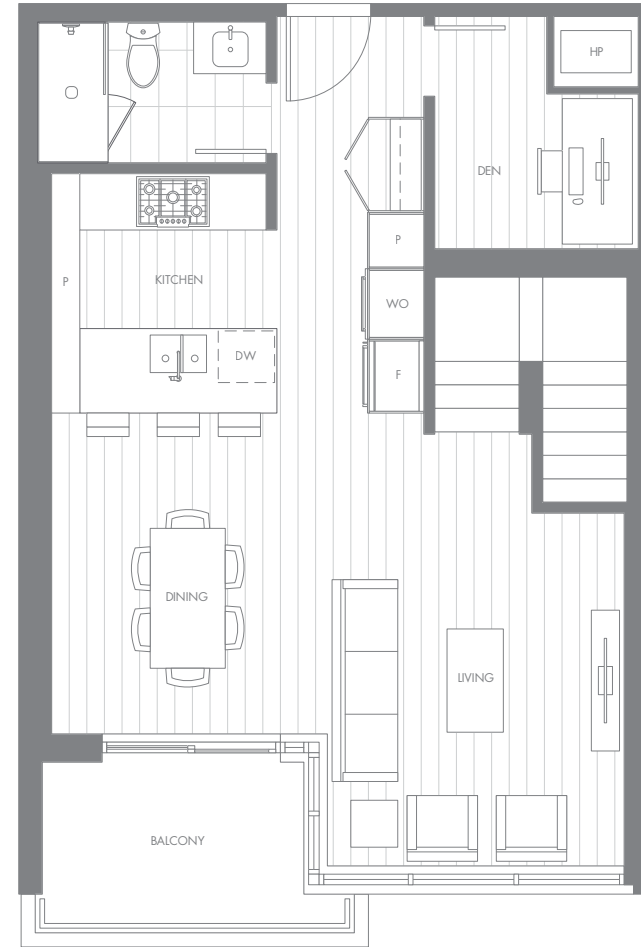

TOWNHOUSE B

WEST TOWER
2 BED + DEN

ESTATE COLLECTION

LIVING	1161-1175 SF
BALCONY	140 SF
TOTAL	1301-1315 SF