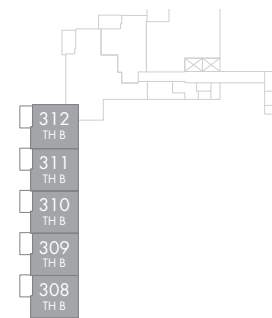

TOWNHOUSE B

WEST TOWER
2 BED + DEN

ESTATE COLLECTION

LIVING	1161-1175 SF
BALCONY	140 SF
TOTAL	1301-1315 SF