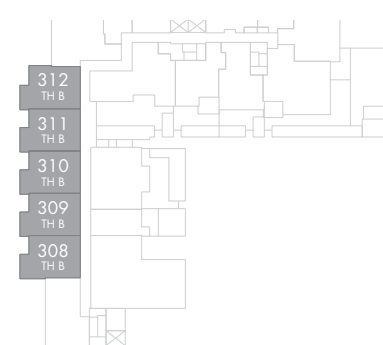

TOWNHOUSE B

WEST TOWER
2 BED + DEN

ESTATE COLLECTION

LIVING	1161-1175 SF
BALCONY	140 SF
TOTAL	1301-1315 SF